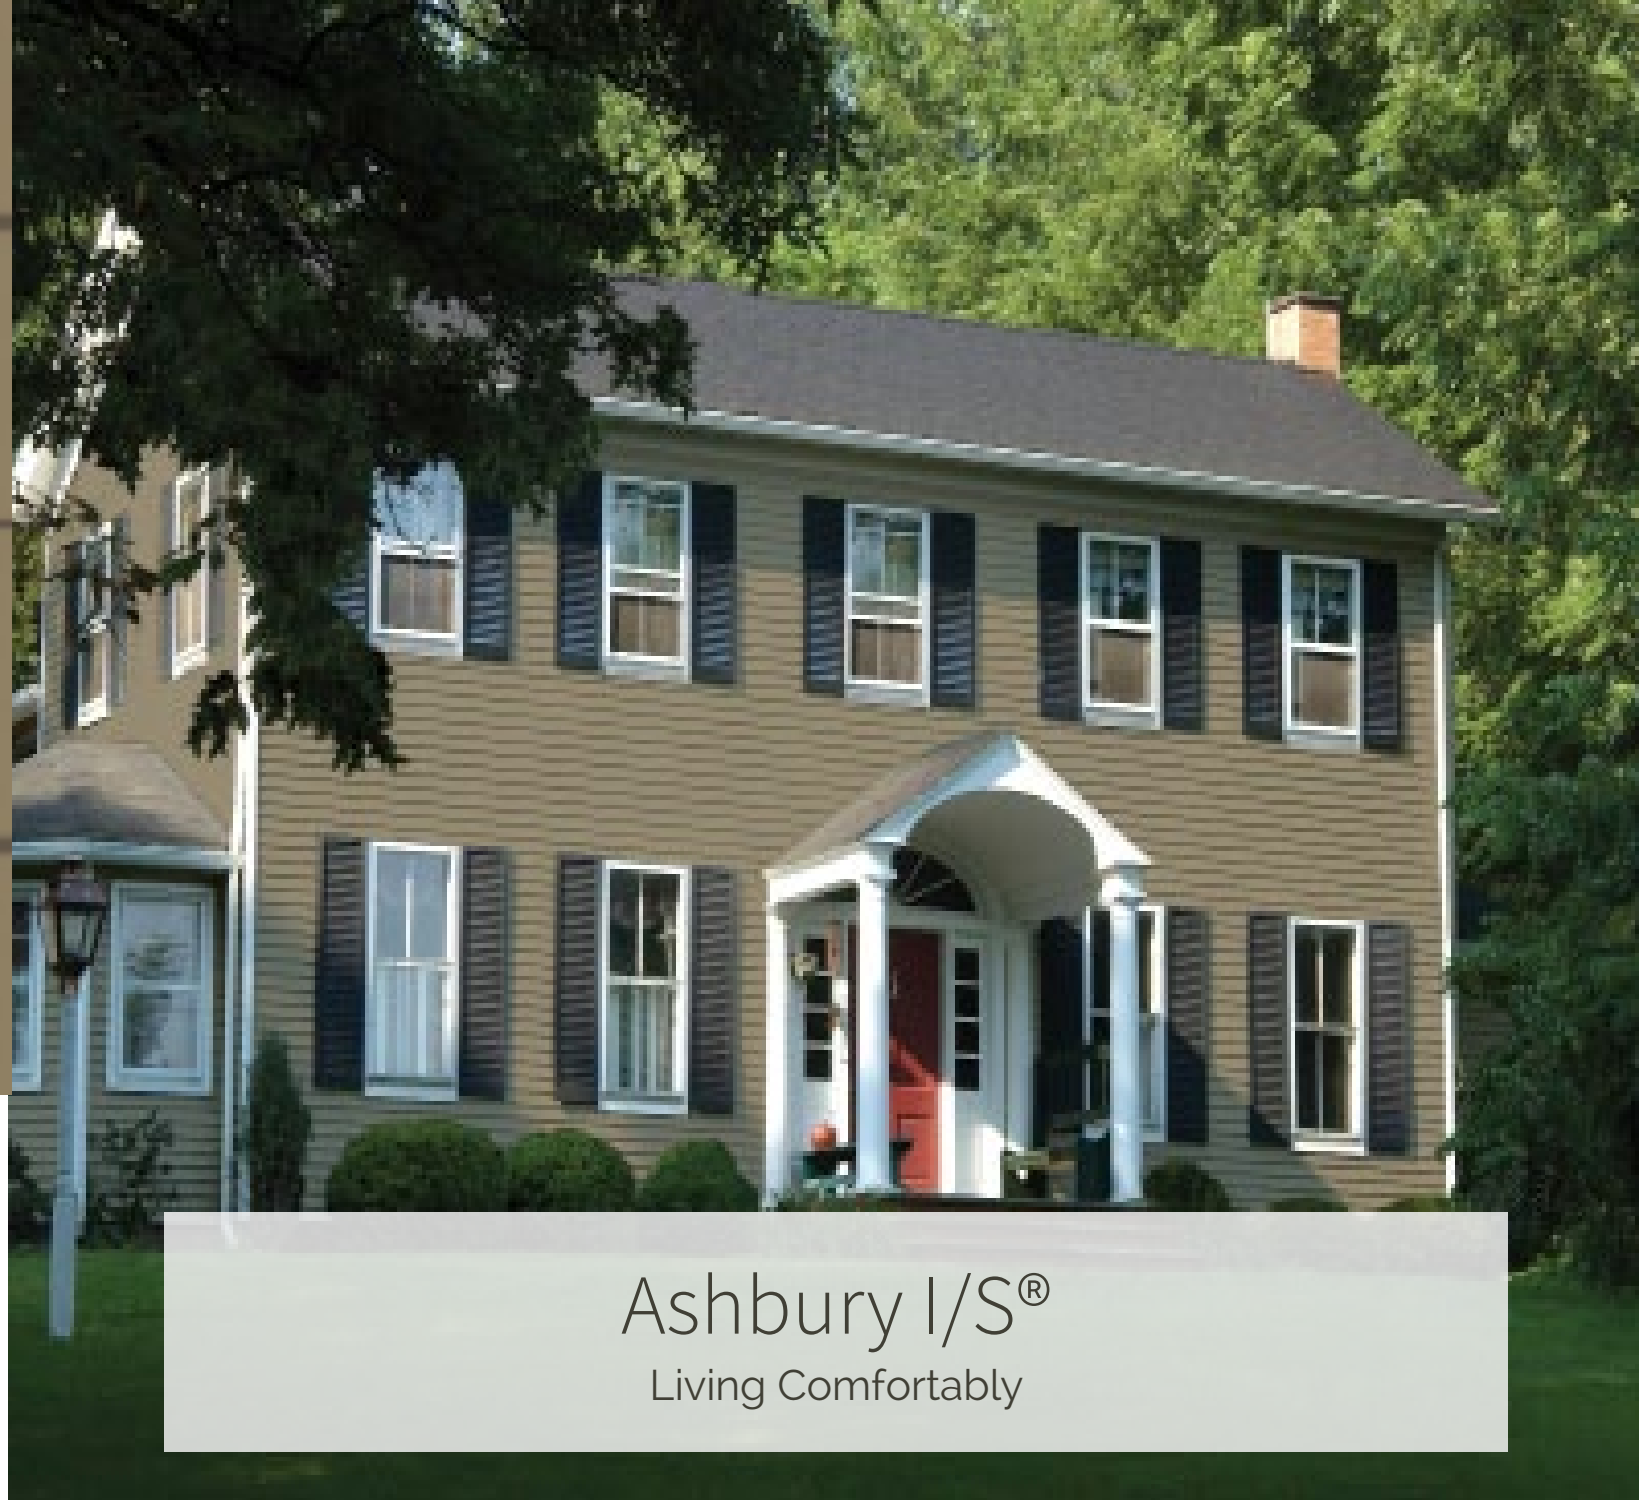

Ashbury I/S®
Living Comfortably

Now in Easy-Care Exteriors

WWW.KPVINYLSIDING.COM

All trademarks are owned by KP Building Products.

©2023 KP Building Products. All rights reserved

KPDKSC-23A

Inspiration Realized